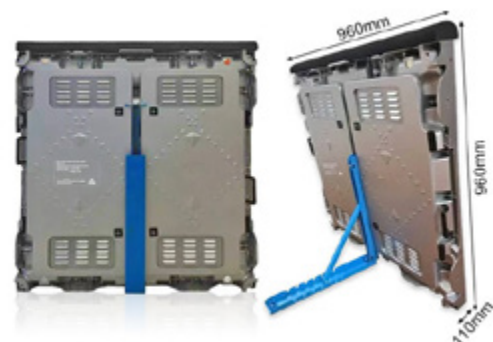

LED Display Screen
OUTDOOR STADIUM

SKU: 801 P5 Size 3800156673120

SKU: 622 P10 Size 3800156673120

DC 5V

150°

IP65

	P5	P10
Pixel pitch	5 mm	10 mm
Module size	320x160mm	320x160mm
Module pixels	64x32 pixel	32x16 pixel
Brightness	7500cd/m²	7500cd/m²
Pixel Density	40 000dots/ m²	10 000dots/ m²
Drive mode	1/8 Scan	1/4 Scan
Port Type	HUB75	HUB75
Working Temp.	-20°C/+50°C	-20°C/+50°C
MAX Power	700W	700W
Life Span	50 000 h	50 000 h